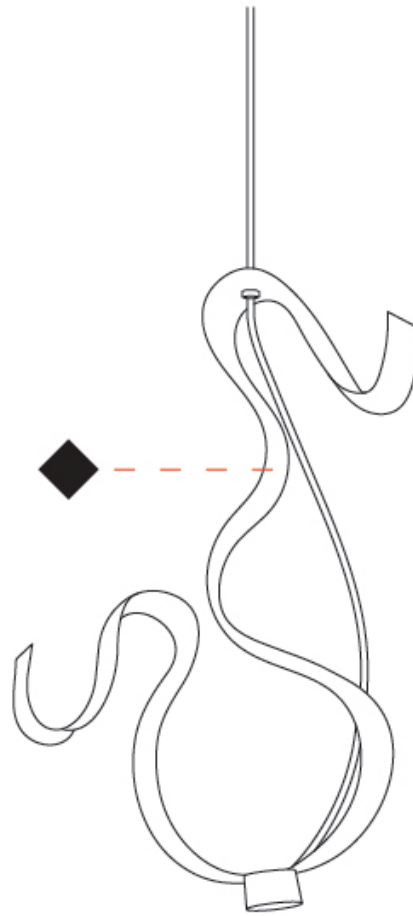

GENERAL

Series: Scroll
 Partner: Knikerboker
 Division: Design
 Installation: Suspension
 Product Type: Pendant
 Mounting Location: Ceiling
 Light Distribution: Indirect

PHYSICAL

Shape: Curves
 Length (mm): 140
 Length (in): 5 ½
 Width (mm): 90
 Width (in): 3 7/16
 Height (mm): 240
 Height (in): 9 7/16
 Fixture Finish: EWH / EBK / MAN / COF / PRD / SLF / GLF / CLF / BRL
 Fixture Material: Aluminum

SCROLL SUSPENSION

D131574-

PROJECT

TYPE

SPECIFIER

QUANTITY

DATE

D

GENERAL

Series: Scroll
 Partner: Knikerboker
 Division: Design
 Installation: Surface
 Product Type: Wall Surface
 Mounting Location: Wall
 Light Distribution: Indirect

PHYSICAL

Shape: Curves
 Length (mm): 140
 Length (in): 5 1/2
 Width (mm): 90
 Width (in): 3 9/16
 Height (mm): 240
 Height (in): 9 7/16
 Fixture Finish: EWH / EBK / MAN / COF / PRD / SLF / GLF / CLF / BRL
 Fixture Material: Aluminum