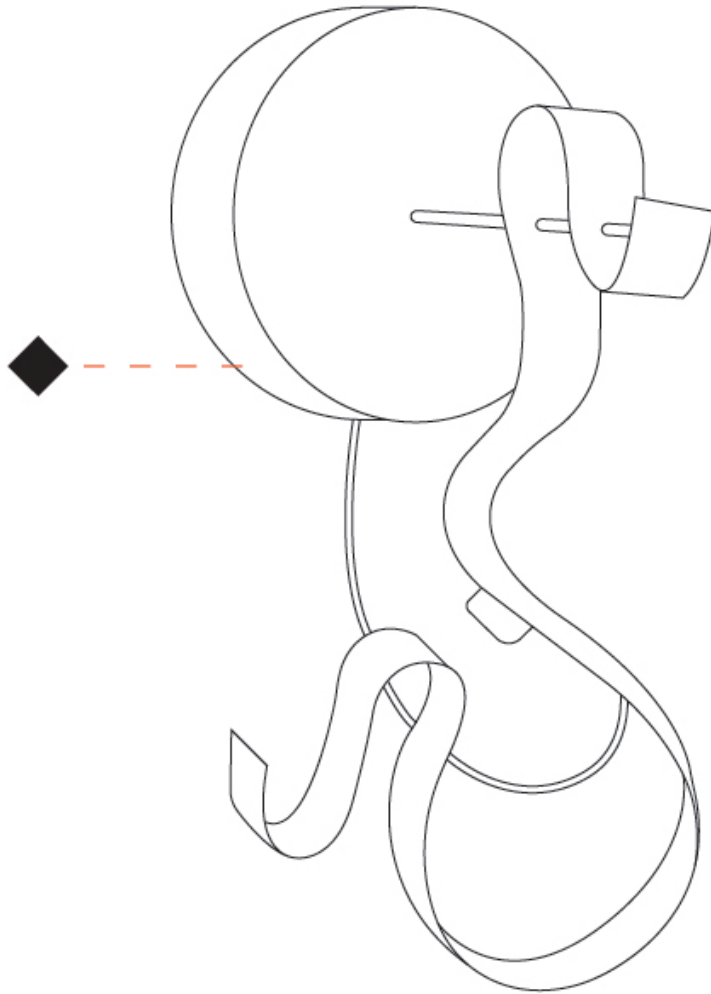

SCROLL SURFACE

D133130-

PROJECT	_____
TYPE	_____
SPECIFIER	_____
QUANTITY	_____
DATE	_____

D