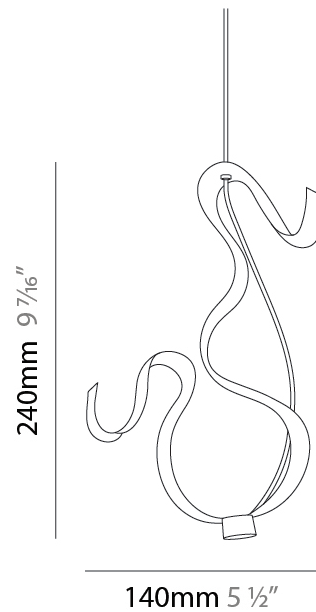

PROJECT	_____
TYPE	_____
SPECIFIER	_____
QUANTITY	_____
DATE	_____

SCROLL SUSPENSION

D131574-

base number   Finish
Options

1. To build a product code in our configurator select the specify button on the base model # product page
2. To build a manual product code on this datasheet choose from the options listed below in blue font and add the suffix to the base model #

GENERAL

Series: Scroll
Partner: Knikerboker
Division: Design
Installation: Suspension
Product Type: Pendant
Mounting Location: Ceiling
Light Distribution: Indirect

PHYSICAL

Shape: Curves
Length (mm): 140
Length (in): 5 ½
Width (mm): 90
Width (in): 3 7/16
Height (mm): 240
Height (in): 9 7/16
Fixture Finish: EWH / EBK / MAN / COF / PRD / SLF / GLF / CLF / BRL
Fixture Material: Aluminum

ELECTRICAL

Lamp Type: LED
Input Wattage (W): 2
Dimming: Non-Dimming / Phase Dimming (120vac Only)
Driver Included: Yes
Driver Location: Integrated
Driver Type: Constant Current - Universal
Driver Class: Class 2
Input Voltage (V): 120 - 277
Constant Current (MA): 500

LED

Color Temperature (°K): 3000
Max. Delivered Lumen (lm): 280
CRI: >85 CRI
Lamp Life (hrs): 50000

OPTICAL

RATINGS AND CERTIFICATIONS

Certified By: Certified for North American Standards
IP rating: IP20