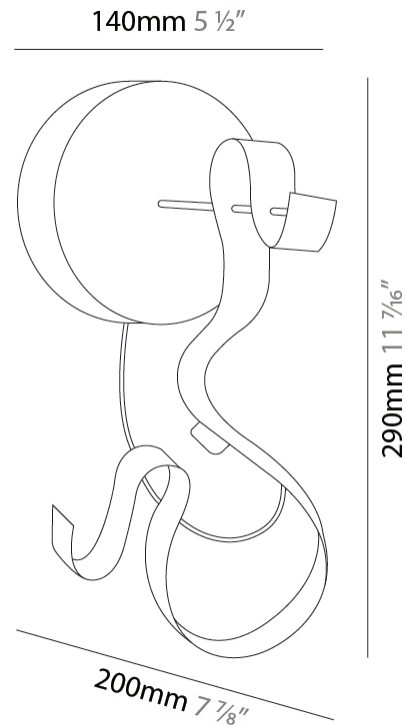

SCROLL SURFACE

D133130-

base number Finish
Options

1. To build a product code in our configurator select the specify button on the base model # product page
2. To build a manual product code on this datasheet choose from the options listed below in blue font and add the suffix to the base model #

GENERAL

Series: Scroll
Partner: Knikerboker
Division: Design
Installation: Surface
Product Type: Wall Surface
Mounting Location: Wall
Light Distribution: Indirect

PHYSICAL

Shape: Curves
Length (mm): 140
Length (in): 5 1/2
Width (mm): 90
Width (in): 3 9/16
Height (mm): 240
Height (in): 9 7/16
Fixture Finish: EWH / EBK / MAN / COF / PRD / SLF / GLF / CLF / BRL
Fixture Material: Aluminum

ELECTRICAL

Lamp Type: LED
Input Wattage (W): 2
Dimming: Non-Dimming / Phase Dimming (120vac Only)
Driver Included: Yes
Driver Location: Integrated
Driver Type: Constant Current - Universal
Driver Class: Class 2
Input Voltage (V): 120 - 277
Constant Current (MA): 500

LED

Color Temperature (°K): 3000
Max. Delivered Lumen (lm): 280
CRI: >85 CRI
Lamp Life (hrs): 50000

OPTICAL

RATINGS AND CERTIFICATIONS

Certified By: Certified for North American Standards
IP rating: IP20

PROJECT
TYPE
SPECIFIER
QUANTITY
DATE